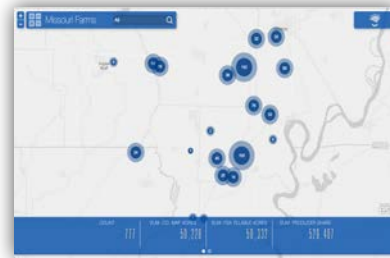

About Swova

Swova is a leading provider of GIS professional services and solutions, helping organizations successfully implement location technology since our inception in 2004. We specialize in the design, development, implementation, and integration of GIS, web server and database server technologies. We have experience supporting Ag companies of all sizes and our team of industry and technical experts offer an agile approach to give you optimal service and support.

Cincinnati, OH • St. Louis, MO • Kansas City, KS
859.813.5153 | www.swova.com | info@swova.com