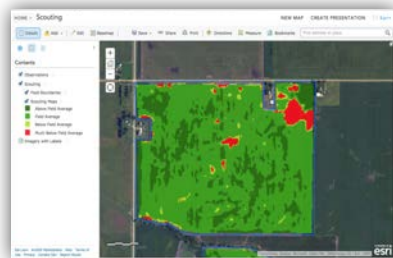

About Swova

Swova is a leading provider of GIS professional services and solutions, helping organizations successfully implement location technology since our inception in 2004. We specialize in the design, development, implementation, and integration of GIS, web server and database server technologies. We have experience supporting Ag companies of all sizes and our team of industry and technical experts offer an agile approach to give you optimal service and support.

Cincinnati, OH • St. Louis, MO • Kansas City, KS
859.813.5153 | www.swova.com | info@swova.com