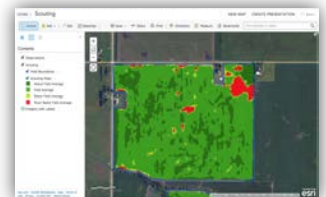

Business to Business Location Platform Support

Mobile | Web | Desktop | Enterprise

Industries Served

Electric, Gas, Water, Wastewater,
Telecommunications, Pipeline, and Agriculture

Use Cases

Asset Management
Data Analysis
Operational Awareness
Communication with Customers
Field Data Collection
Location Enablement

Solutions & Services

Database Design and Implementation
Analytical Process Design and Model Creation
Web and Mobile Application Support
System Integration
Knowledge Transfer

Product Knowledge

Oracle, SQL Server, Windows, Mac, JavaScript, iOS, WPF,
Android, Windows Mobile, jQuery, .NET, Dojo, HTML 5,
ArcGIS Platform (Desktop, Server, Mobile, Online, Portal)

Partnering with Swova will give your team the GIS expertise you need to help you and your customers realize your vision in a more complete and timely manner.

Challenge

Having the knowledgeable and dedicated staff and resources in house is not always the case if Enterprise GIS is not a primary focus of your solution. Database design, system architecture, application development, and integration can pose challenges in offering a complete solution and meeting customer requirements.

Solution

Swova's professional and technical services can support the planning, design, and implementation of GIS technology. We can supplement your solutions and services and fill in the gaps to support GIS requirements where needed.